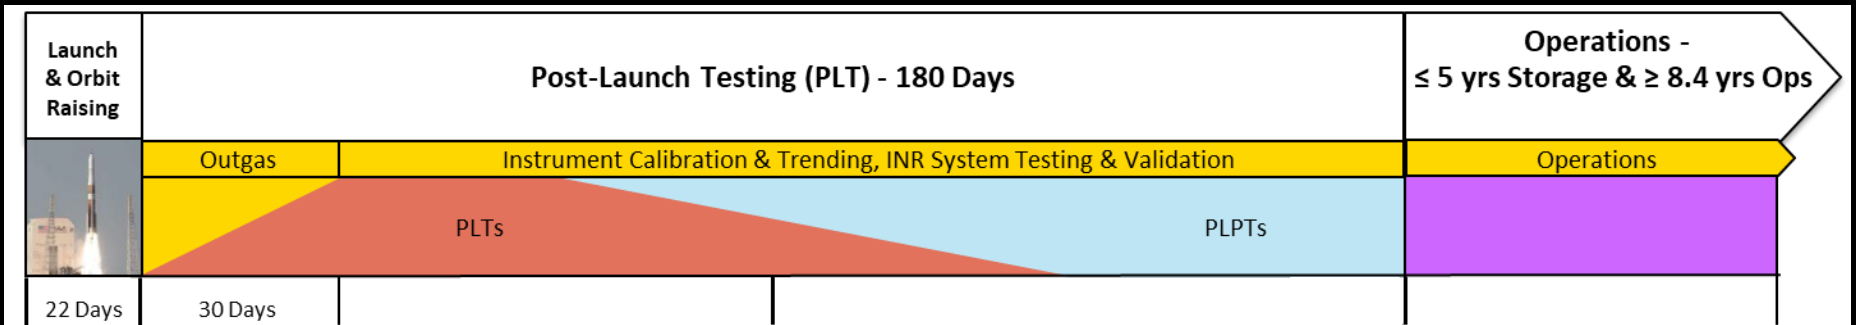

Data Release Strategy

BEGINNING of EXTERNAL product distribution (PD): Commences by product upon attainment of Beta Maturity

- GRB will be populated
- LZSS, PDA, AWIPS (SBN) will flow data to their respective, integrated, downstream cal/val and I&T consumers
- PDA will not yet serve non-cal/val and non-I&T subscription holders
- Unique Payload Service Distribution [HRIT/EMWIN and GNC-A] will not yet distribute GOES-S