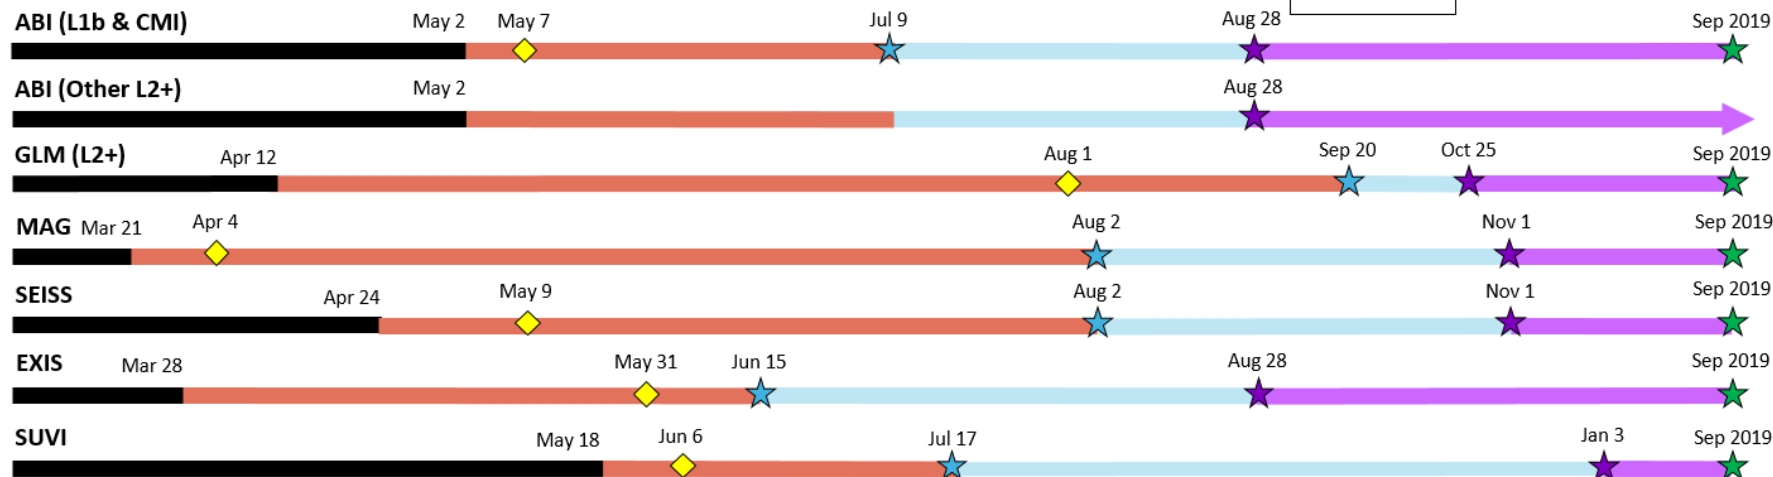

GOES-West
GOES-S
137° West

Checkout
GOES-S
89.5° West

GOES-S Post-Launch Science Product Validation Schedule

Peer-Stakeholder Product Validation Reviews (**PS-PVRs**) begin, **GRB populated with data** (one day after an instrument reaches Beta validation)

Post-Launch Assessment Review (**PLAR**), Handover Readiness Review (**HRR**), **Ops & Product Handover to OSPO**

Drift Start to West Assignment **Oct 2018**

LEGEND

Current as of March 7, 2018
elizabeth.kline@noaa.gov

Note: All dates are coordinated with Flight/MOST PLT SOE group and are subject to change.

Back-Up

Data Sharing Policy

When data is Beta:

- All data postings should state: “GOES-17 Preliminary, Non-Operational Data”
- No sharing of data files