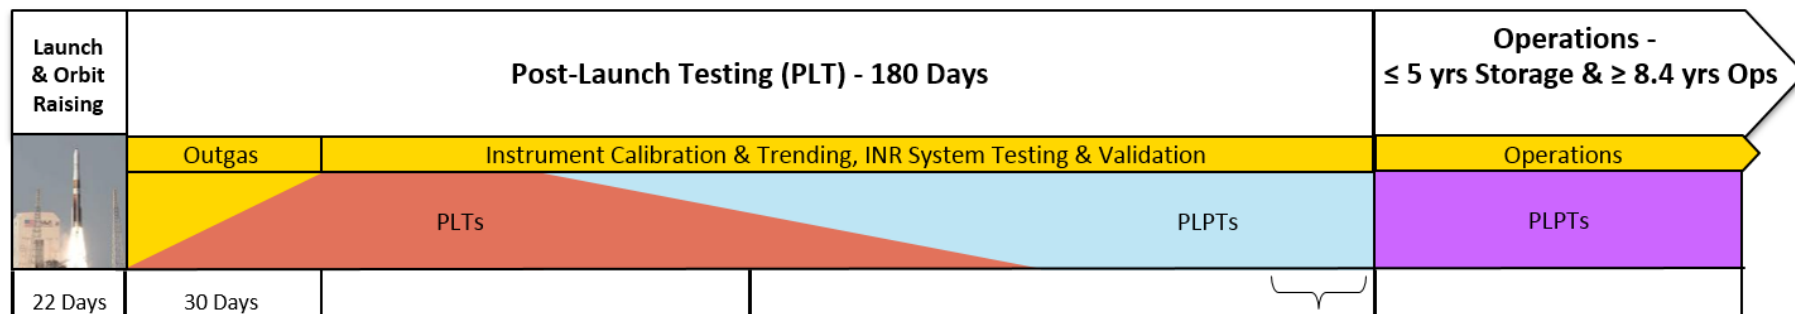

GOES-East
GOES-16
75.2° West

Storage
GOES-13
60° West

Checkout
GOES-S
89.5° West

GOES Constellation

GOES-West
GOES-15
135° West

Standby
GOES-14
105° West

GOES-East
GOES-16
75.2° West

Storage
GOES-13
60° West

GOES-West
GOES-S
137° West

Checkout
GOES-S
89.5° West

GOES-S Post-Launch Science Product Validation Schedule

Peer-Stakeholder Product Validation Reviews (**PS-PVRs**) begin, **GRB populated with data** (one day after an instrument reaches Beta validation)