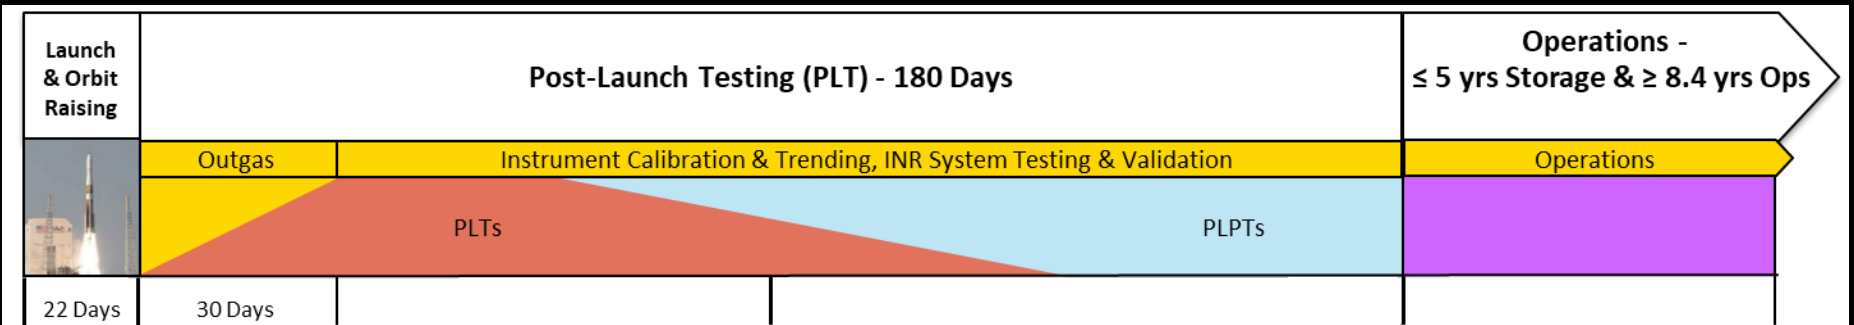

Data Release Strategy

INTERNAL flow of instrument data: Commences upon completion of each instrument's outgassing

- Data will flow for path integrity test purposes to PDA and AWIPS
- Data will flow for instrument vendor and CWG Cal/Val purposes to LZSS
- Data will not be released from LZSS, PDA, AWIPS (SBN) to any downstream consumers other than instrument vendors, CWG, and CLASS. The Unique Payload Services (GRB, HRIT/EMWIN, DCS) will also not yet distribute data.