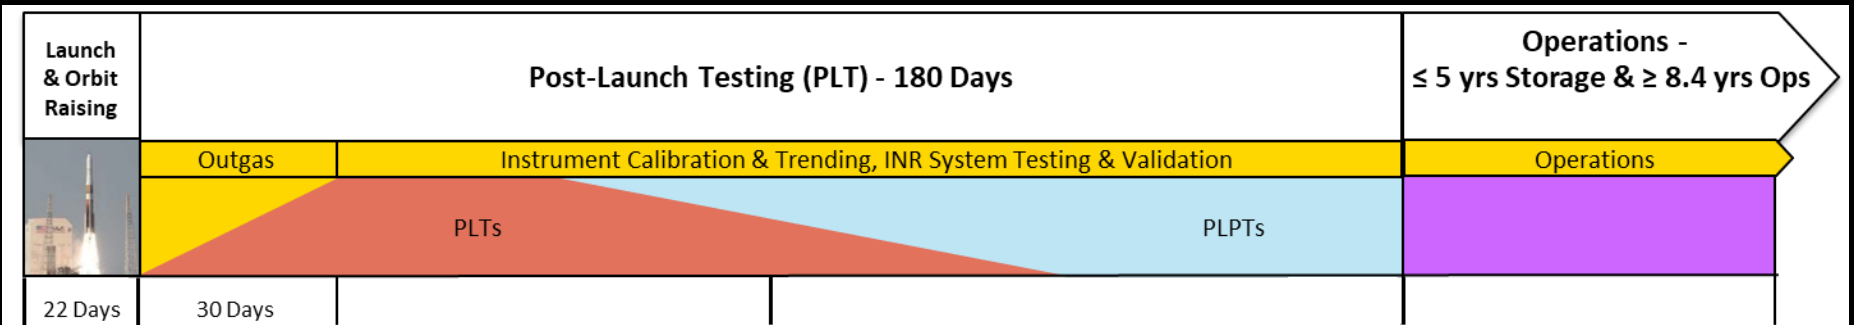

Data Release Strategy

COMPLETION of EXTERNAL product distribution (PD): Completed by product upon attainment of Provisional Maturity

- All subscriptions open to LZSS, PDA, AWIPS (SBN)
- Distribution on for Unique Payload Service Distribution [HRIT/EMWIN and GNC-A]